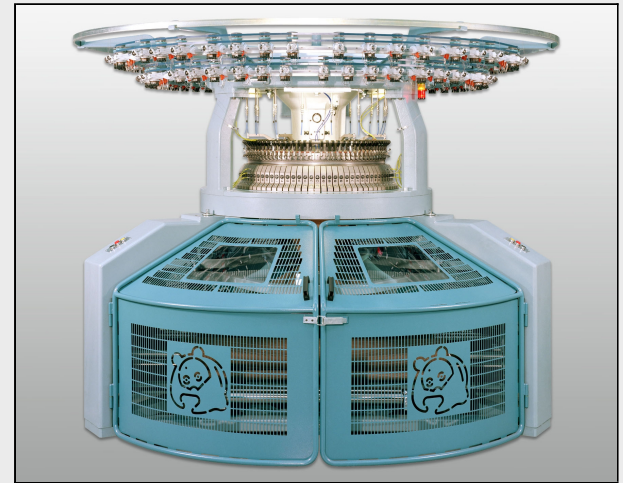

ORION

double jersey

VIGNONI

*double jersey with 4 (cylinder) + 2 (dial)
exchangeable cam tracks*

description

Double jersey machine for production of rib, interlock and derived. The machine can be equipped with 4 cam tracks on cylinder and 2 on the dial with simultaneous or delayed stitch timing possibility. Devices for elastomeric knitting on all feeds as an option. Flip-up yarn feeders with dark zirconium head. Weft lay-in devices are available as an option.

DIAMETERS	GAUGES	FEEDS	FRAMES
26"	14/40	52	Standard - Industrial - Open 195 - Open 220
28"	14/40	56	Standard - Industrial - Open 195 - Open 220
30"	14/40	60	Standard - Industrial - Open 195 - Open 220
32"	14/40	64	Standard - Industrial - Open 195 - Open 220
34"	14/40	68	Standard - Industrial - Open 220 - Open 245
36"	14/40	72	Standard - Industrial - Open 220 - Open 245
38"	14/40	76	Standard - Industrial - Open 220 - Open 245
40"	14/40	80	Standard - Industrial - Open 220 - Open 245